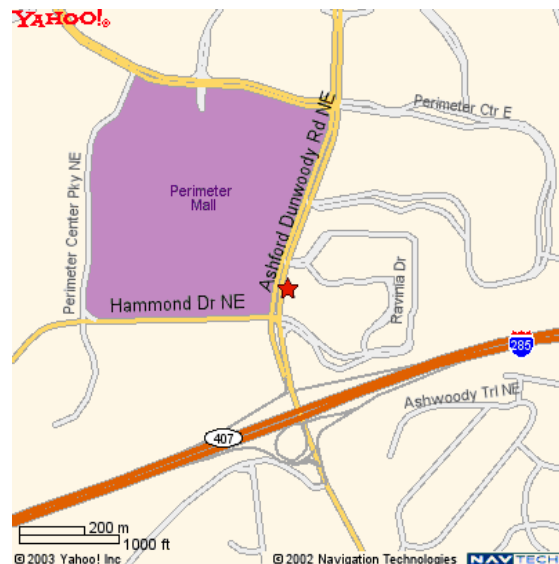

ATLANTA METRO

CROWNE PLAZA RAVINIA
4355 Ashford Dunwoody Road
Atlanta, GA 30346

<http://www.crowneplaza.com/atl-ravinia>

Main Phone : 770.395.7700

Guest Fax : 770.392.9503

Handicap/Wheelchair Access:

Yes - in function area and sleeping rooms

Hotel Note: No food or beverages are allowed into the hotel or meeting space from off of hotel premises

Room Rate: Negotiated

We currently have a negotiated room rate of $159/night - this rate does not include taxes or hotel fees. This rate is effective January 1st, 2006 - December 31st, 2006. The negotiated rate is applicable based on availability and may not be available within one month prior to the event date should all rooms at that rate be sold out. Should this occur you can try www.expedia.com, www.travelocity.com or www.hotels.com for competitive rates. To make your reservation please call the hotel reservations department directly or 800.2CROWNE and inform the hotel that you are with "Ravinia" and that a negotiate room rate is in place. If you want to make reservations on the website, Click [here](#) to access your negotiated rate for our hotel.

Travel Information:

Hartsfield International - ATL

<http://www.atlanta-airport.com/>

40 miles from Airport to Hotel

35 Minute Drive - Hotel Parking: Complimentary

MARTA - 404-848-4711 - <http://www.itsmarta.com> runs M-F 6a-1a Sat-Sun 8am-1am

Take MARTA from the Airport ($1.75 fee), take the NORTH LINE to the DUNWOODY STATION. At Dunwoody go to a pay phone and call the hotel. A complimentary shuttle will come pick you up in approx 15-20 minutes.

Restaurant Information

On-Site: La Grotta Ristorante, Bistro 55

Off-Site: Dunwoody Mall, right next door

Hotel Alternatives:

Hilton Garden Inn Atlanta Perimeter Center - 404.459.0500 - 0.5 miles

<http://www.hiltongardeninn.com/>

Fairfield Inn & Suites Atlanta Perimeter Center - 770.350.0000 - 1.2 miles

<http://www.marriott.com/fairfieldinn/>