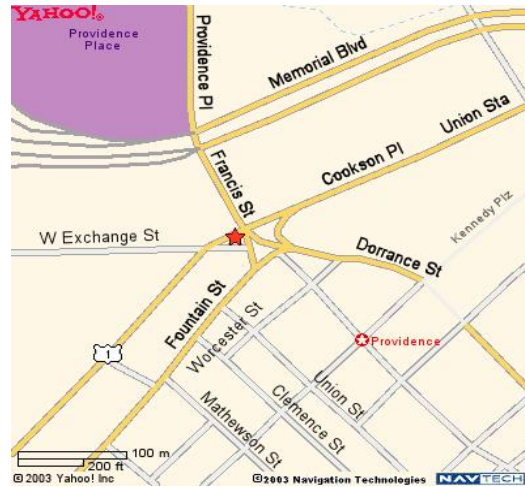

PROVIDENCE METRO

THE WESTIN PROVIDENCE

One West Exchange Street

Providence, RI 02903

<http://www.starwood.com/westin/>

Main Phone : 401.598.8000

Guest Fax : 401.598.8200

Handicap/Wheelchair Access:

Yes - in function area and sleeping rooms

Hotel Note: No food or beverages are allowed into the hotel or meeting space from off of hotel premises

Room Rate/Room Blocks: None

No negotiated rates and no room blocks

To find competitive rates you may try *expedia.com*, *travelocity.com* or *hotels.com*

Travel Information:

T.F. Green Airport Providence - PVD

<http://www.pvdairport.com/>

10 miles from Airport to Hotel

18 Minute Drive - Hotel Parking: $20/day

Shuttle Service

Shuttle service runs from 5am - 11pm. The shuttle are parked in front of the yellow taxis and are either red or white with the Name Airport Shuttle on the side. Shuttle fees are $9 one way. To get to the airport from the hotel shuttles run from 5:15am - 6:15pm. after 6:15pm call the Airport Shuttle number at least one hour before hotel departure.

The shuttle will not pickup from the hotel after 10pm. Departures after this time are by way of taxi.

Restaurant Information

On-Site: The Agora Restaurant, The Library Bar & Lounge, The International Yacht and Athletic Club

Off-Site: Restaurants & Cafés Within Walking Distance

Hotel Alternatives:

Courtyard Providence Downtown - 401.272.1191 - 0.0 miles

<http://www.courtyard.com>

Holiday Inn Downtown - 401.831.3900 - 0.2 miles

<http://www.holiday-inn.com>