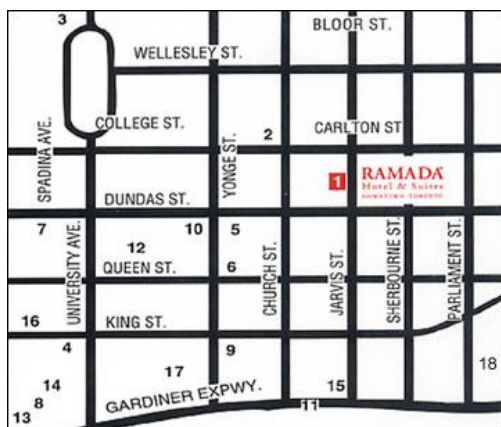

Travel Information:

About a 40 minute drive from Pearson International Airport

From 401 take Don Valley Parkway South to Richmond Street, drive West on Richmond Street, turn right and drive North on Jarvis street to our Hotel.

From Gardiner Expressway take Jarvis Street exit and drive north to the hotel.

Restaurants:

On-Site: SHADE Restaurant

Off-Site: Cafes & Restaurants within walking distance